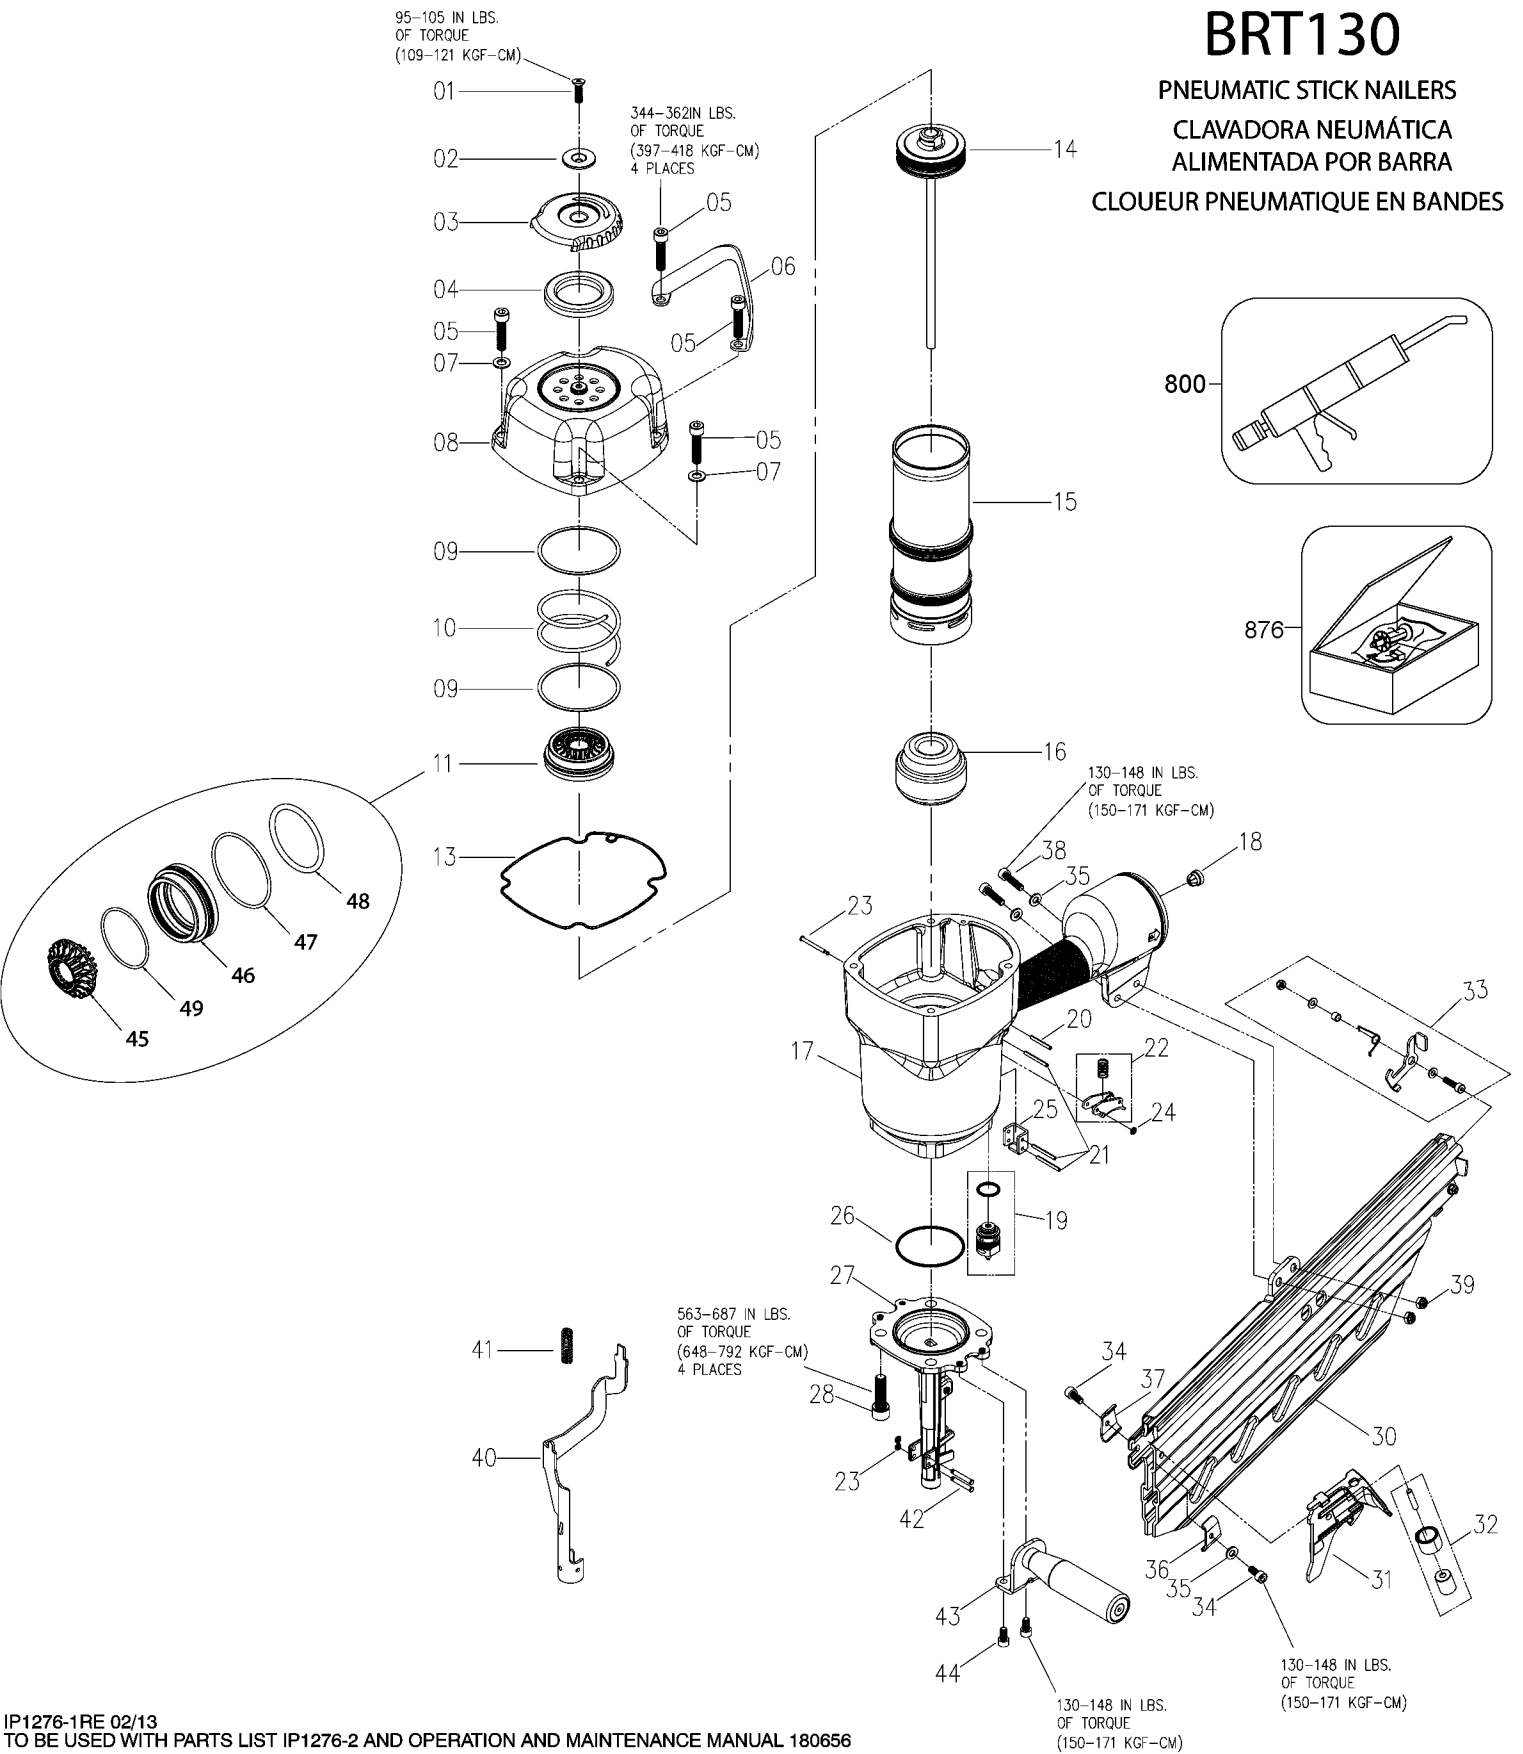

# BRT130

PNEUMATIC STICK NAILERS  
 CLAVADORA NEUMÁTICA  
 ALIMENTADA POR BARRA  
 CLOUEUR PNEUMATIQUE EN BANDES

## Parts List for BRT130 Type 1

Item Number	Part Number	Description	Qty Required
1	MSF8125-25	SCREW-SFHCS M8 X 1.2	1
2	9R188681	HOLDING PLATE	1
3	P2070000266	EXHAUST COVER	1
4	P2740001200	MUFFLER	1
5	S0110835100	HEX.SOC.HD.BOLT	4
6	P2966102057	HANGER	1
7	S05108161500	FLAT WASHER	2
8	9R199778	FRAME CAP	1
9	P2965203262	WASHER	2
10	P2960002500	SPRING	1
11	9R199760	HD.VALVE PISTON ASSE	1
13	P2960004100	PACKING	1
14	G0315300	DRIVER ASSEMBLY	1
15	G0505200	CYLINDER ASSEMBLY	1
16	P2960000800	BUMPER	1
17	G4221302	GUN BODY UNIT	1
18	P2960002100	MUFFLER	1
19	B296402002	TRIGGER VALVE KIT	1
20	S0803026000	SPRING PIN	1
21	174071	PIN-SPRING-M3X30MM	1
22	B296402004	TRIGGER ASSEMBLY	1
23	174062	STEPPED PIN	1
24	174073	O-RING	3
25	P2966302265	SAFETY GUIDER	1
26	S06S007100	O-RING	1
27	P2960001565	NOSE	1
28	S2711035101	HEX.SOC.HD.BOLT	4

## Parts List for BRT130 Type 1

Item Number	Part Number	Description	Qty Required
30	B296402007	MAGAZINE ASSEMBLY	1
31	P2960003762	PUSHER	1
32	B296402003	PUSHER SPRING ASSEMB	1
33	B296402006	LATCH ASSEMBLY	1
34	S0110616100	HEX.SOC.HD.BOLT	2
35	S05106121500	FLAT WASHER	3
36	P2960004762	PROTECTION PLATE-LEF	1
37	P2960004662	PROTECTION PLATE-RIG	1
38	S0110625100	HEX.SOC.HD.BOLT	2
39	1G106	LOCK NUT	2
40	P2960004565	ARM-CONTACT	1
41	P1925201562	SPRING	1
42	P2960004362	PIN	2
43	P2960003400	AUXILLIARY GRIP UNIT	1
44	S0110612100	HEX.SOC.HD.BOLT	2
45	9R199761	SEAL	1
46	9R199762	HEAD VALVE PISTON	1
47	9R199763	O-RING	1
48	9R199764	O-RING	1
49	9R199765	O-RING	1
800	100679	LUBE (1LB.CAN)	1
800	100653	LUBE (2CC)	1
876	B296402008	O-RING KIT-BRT130	1